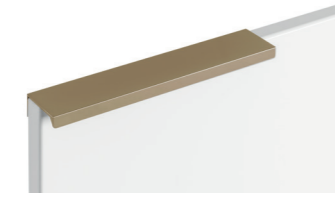

Nr. 347

Griffleiste in Messing gebürstet

c!mano, Rounds, Modern life, Aspekt, Star line, for guests, KeraPlan, Fresh, Quada, Protection1, D.light